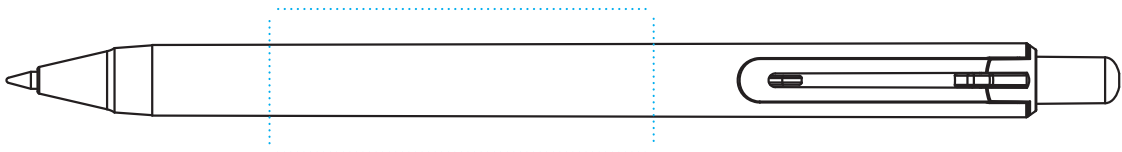

FULL COLOR: Right/left of clip 2 1/2 in x 9/32 in

Inline with Clip 2 in X 3/4 in

Opposite of Clip 2 1/8 in X 1/2 in

G370 ALVIN